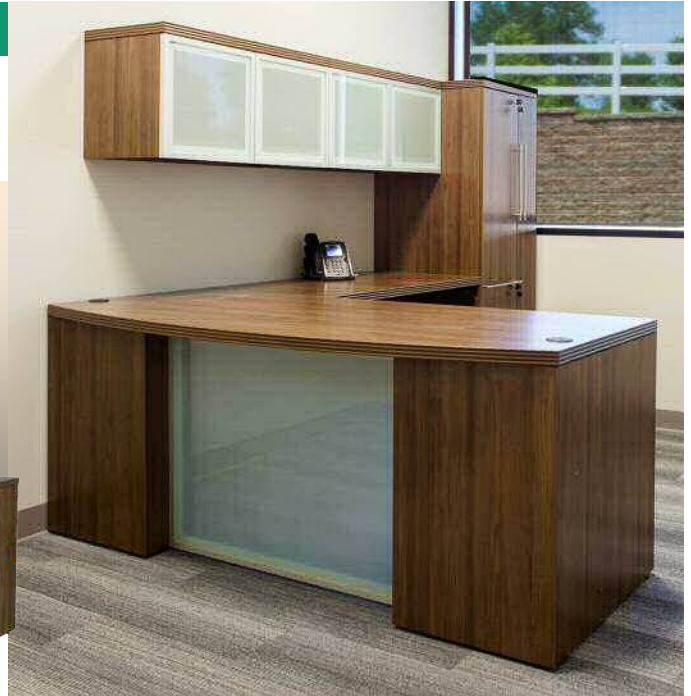

L-Unit

\$1450

Stylish L-Unit available in dark walnut. 30x66 w 48x24 Return.

Returns are non-handed and may be built, or reconfigured, as a left or a right.

EL STATUS SERIES

Bow Top Desk with Wall Mounted Overhead \$ 3430

Bow Top desk shell with optional glass modesty panel plus storage.

U Suite with P-top \$2395 as shown

U Suite with P-top and curved cockpit bridge plus storage.

EL Status \$2335 as shown

Status Reception desk with transaction counters 6' x 6'.

L Unit \$1450

L Unit measures 30x66 w 24x48 return.

Storage Tower 1220 as shown

Storage tower includes two file drawers, three shelves, and wardrobe storage.
 ELS657 Status Storage Tower \$975 (24w x 66h x 24d)
 EL207-GD Optional Glass Doors Only \$245 (32w x 66h x 14d)